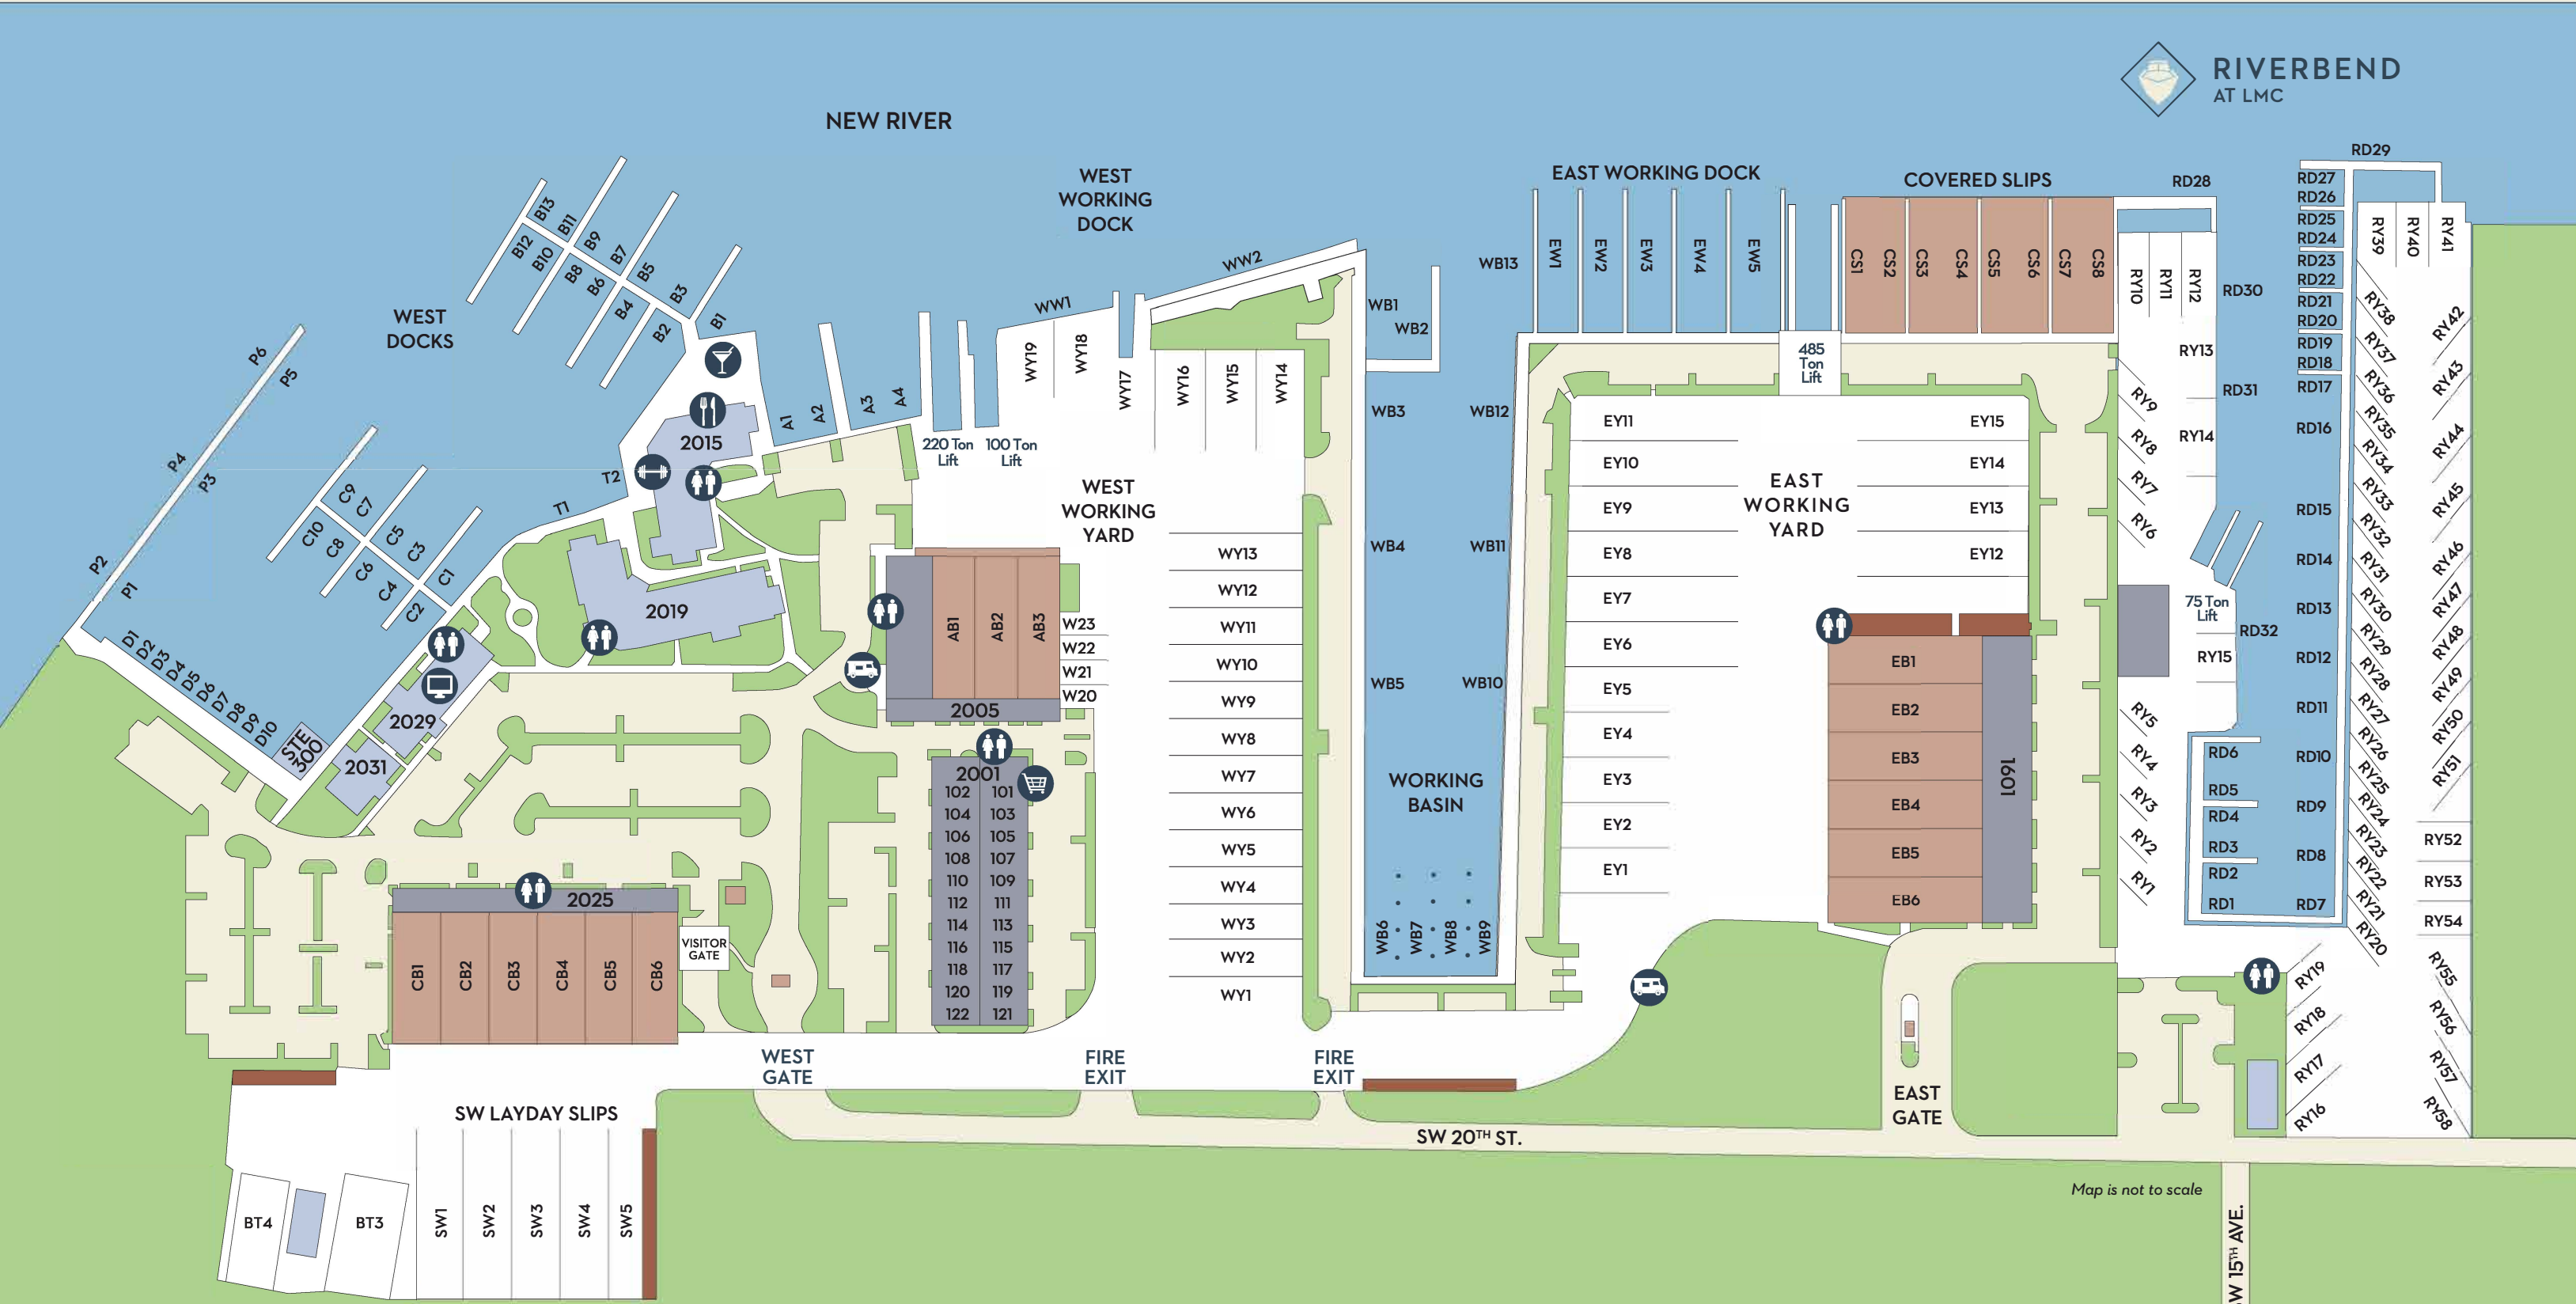

- LMC MARINA OFFICE
- SHIP STORE
- FOOD TRUCKS
- WET BAR

- RESTROOMS
- RESTAURANT
- GYM

- STORAGE
- COVERED SLIPS
- WORKSHOP

- PARKING/DRIVING/WALKABLE AREA
- YARD SPACE
- OFFICES

- 4 miles to Fort Lauderdale Airport
- 6 miles to Fort Lauderdale Beach
- 1 miles to I-95

Map is not to scale

SW 15TH AVE.

SW 20TH ST.