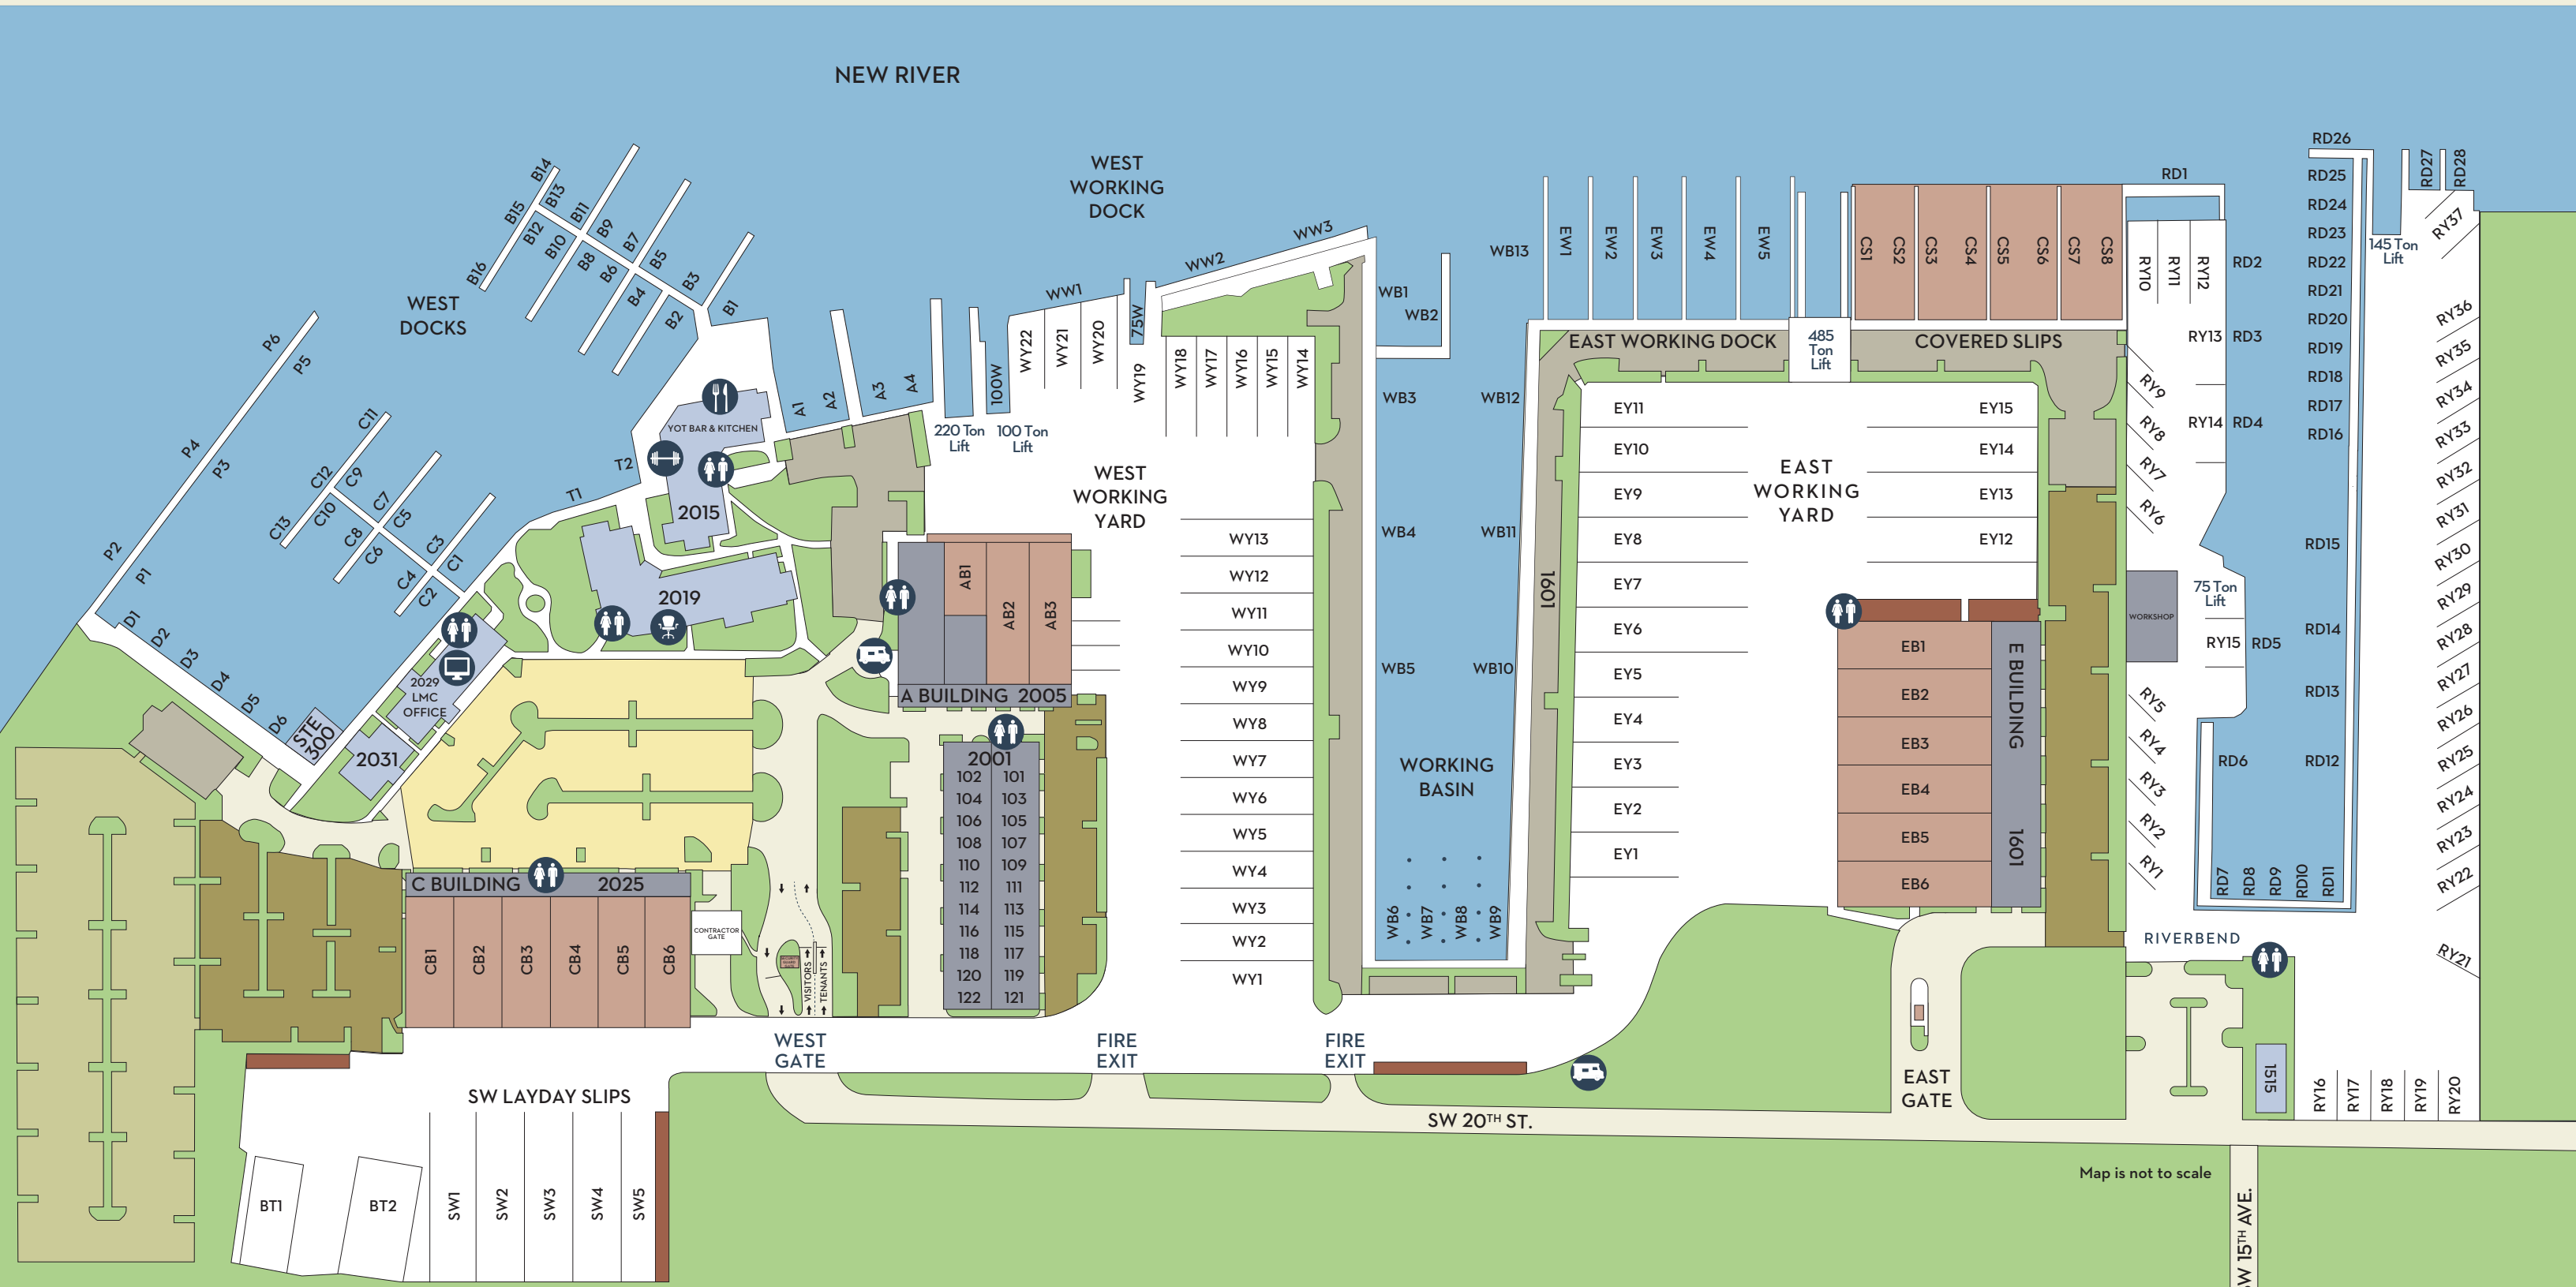

LAUDERDALE MARINE CENTER

A YARD ABOVE

- LMC MARINA OFFICE
- YOT BAR & KITCHEN
- GYM
- RESTROOMS
- FOOD TRUCKS
- CREW OPEN WORK AREA

- CREW PARKING AREAS
- GENERAL PARKING AREAS
- WORKSHOP TENANT PARKING AREAS
- OFFICE TENANT PARKING AREAS

Map is not to scale

SW 15TH AVE.